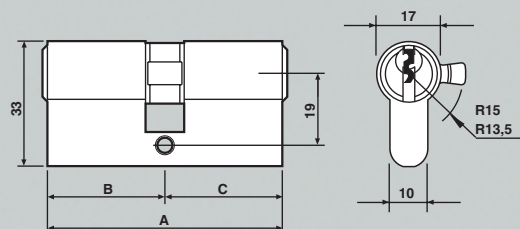

## F 1

- Carcasa níquel mate.
- Barra de acero inoxidable.
- Reversible.
- Adaptable a cerradura de embutir.

- Matt finish nickel plate housing.
- Stainless steel bar.
- Reversible.
- Adaptable to inset lock.