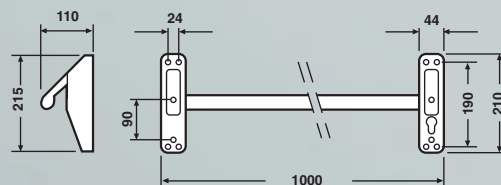

- Carcasa níquel mate.
- Barra de acero inoxidable.
- Reversible.
- Adaptable a cerradura de embutir.

- Matt finish nickel plate housing.
- Stainless steel bar.
- Reversible.
- Adaptable to inset lock.

- Carcasse nickel mate.
- Barre en acier inoxydable.
- Réversible.
- Adaptable aux serrures à mortaiser.

G211